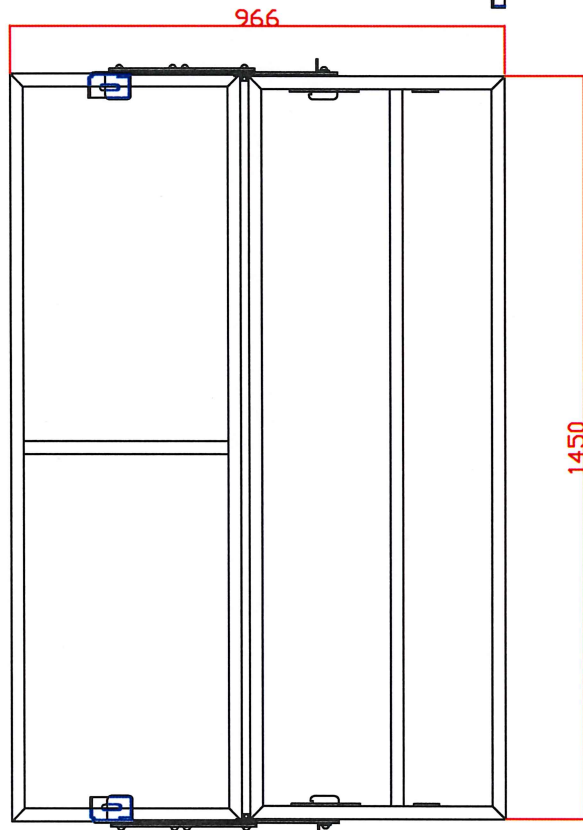

255 T2 FULL WIDTH BED  
OVERALL DIMENSIONS

VIEW ON ARROW "A"