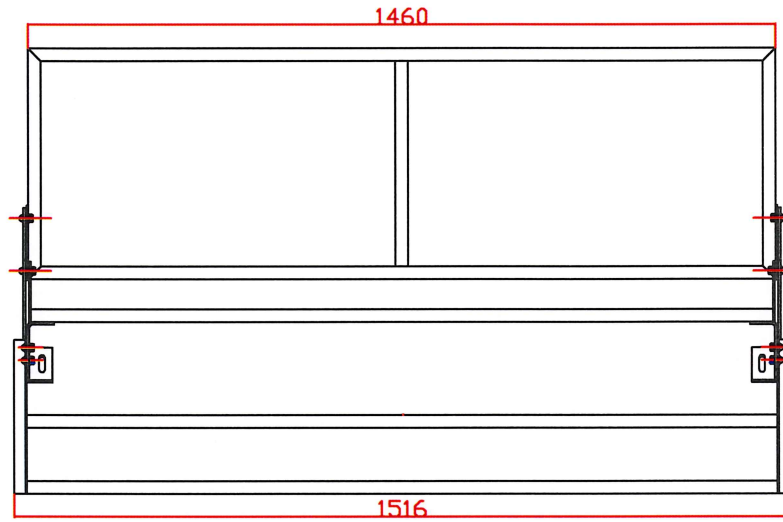

255 T2 FULL WIDTH BED  
OVERALL DIMENSIONS

VIEW ON ARROW "A"