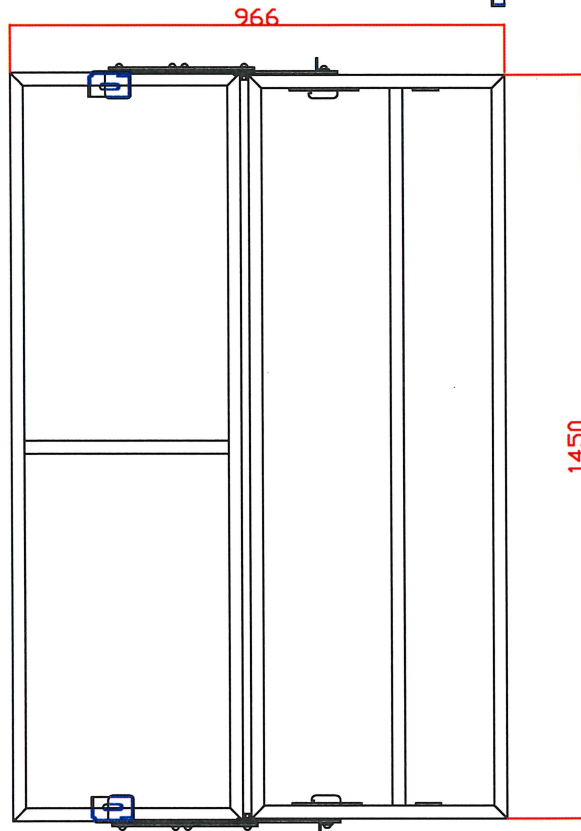

252 T25 FULL WIDTH BED  
OVERALL DIMENSIONS

VIEW ON ARROW 'A'