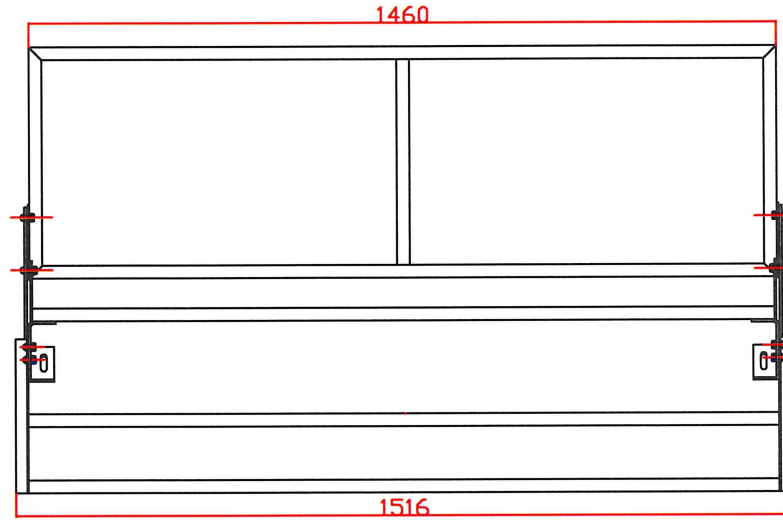

252 T25 FULL WIDTH BED  
OVERALL DIMENSIONS

VIEW ON ARROW 'A'